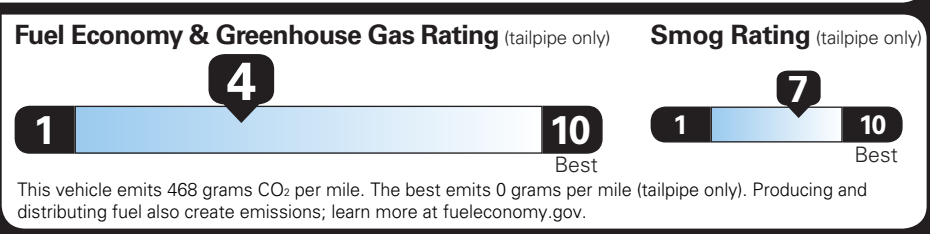

Actual results will vary for many reasons, including driving conditions and how you drive and maintain your vehicle. The average new vehicle gets 28 MPG and costs $9,750 to fuel over 5 years. Cost estimates are based on 15,000 miles per year at $3.60 per gallon. MPGe is miles per gasoline gallon equivalent. Vehicle emissions are a significant cause of climate change and smog.

fuel economy.gov
Calculate personalized estimates and compare vehicles

GOVERNMENT 5-STAR SAFETY RATINGS

Overall Vehicle Score	Not Rated	
Based on the combined ratings of frontal, side and rollover. Should ONLY be compared to other vehicles of similar size and weight.		
Frontal Crash	Driver Passenger	Not Rated Not Rated
Based on the risk of injury in a frontal impact. Should ONLY be compared to other vehicles of similar size and weight.		
Side Crash	Front seat Rear seat	★★★★★ Not Rated
Based on the risk of injury in a side impact.		
Rollover	★★★★★	
Based on the risk of rollover in a single-vehicle crash.		
Star ratings range from 1 to 5 stars (★★★★★) with 5 being the highest. Source: National Highway Traffic Safety Administration (NHTSA) www.safercar.gov or 1-888-327-4236		

PARTS CONTENT INFORMATION

FOR VEHICLES IN THIS CARLINE:
U.S./CANADIAN PARTS CONTENT: 37%
MAJOR SOURCES OF FOREIGN PARTS CONTENT: MEXICO 36%

NOTE: PARTS CONTENT DOES NOT INCLUDE FINAL ASSEMBLY, DISTRIBUTION, OR OTHER NON-PARTS COSTS.

FOR THIS VEHICLE:
FINAL ASSEMBLY POINT: SILAO, GJ MEXICO
COUNTRY OF ORIGIN: ENGINE: MEXICO TRANSMISSION: UNITED STATES

This label has been applied pursuant to Federal law - Do not remove prior to delivery to the ultimate purchaser. *Includes Manufacturer's Recommended Pre-Delivery Service. Does not include dealer installed options and accessories not listed above, local taxes or license fees.

© 2009 General Motors LLC
GMLBL_PROD_0042 - 01/22/2023

Equipped with the safety and security of OnStar®

Visit onstar.com for details.

onstar.com/privacy

ORDER NO CTTPOB SALES CODE E
SALES MODEL CODE CK10703
DEALER NO 16472
FINAL ASSEMBLY:
SILAO, GJ MEXICO

VIN 3GCNDAEK2RG118926 REISSUE

DEALER TO WHOM DELIVERED
PARKS CHEVROLET
PO BOX 560826
CHARLOTTE, NC 28256-0826